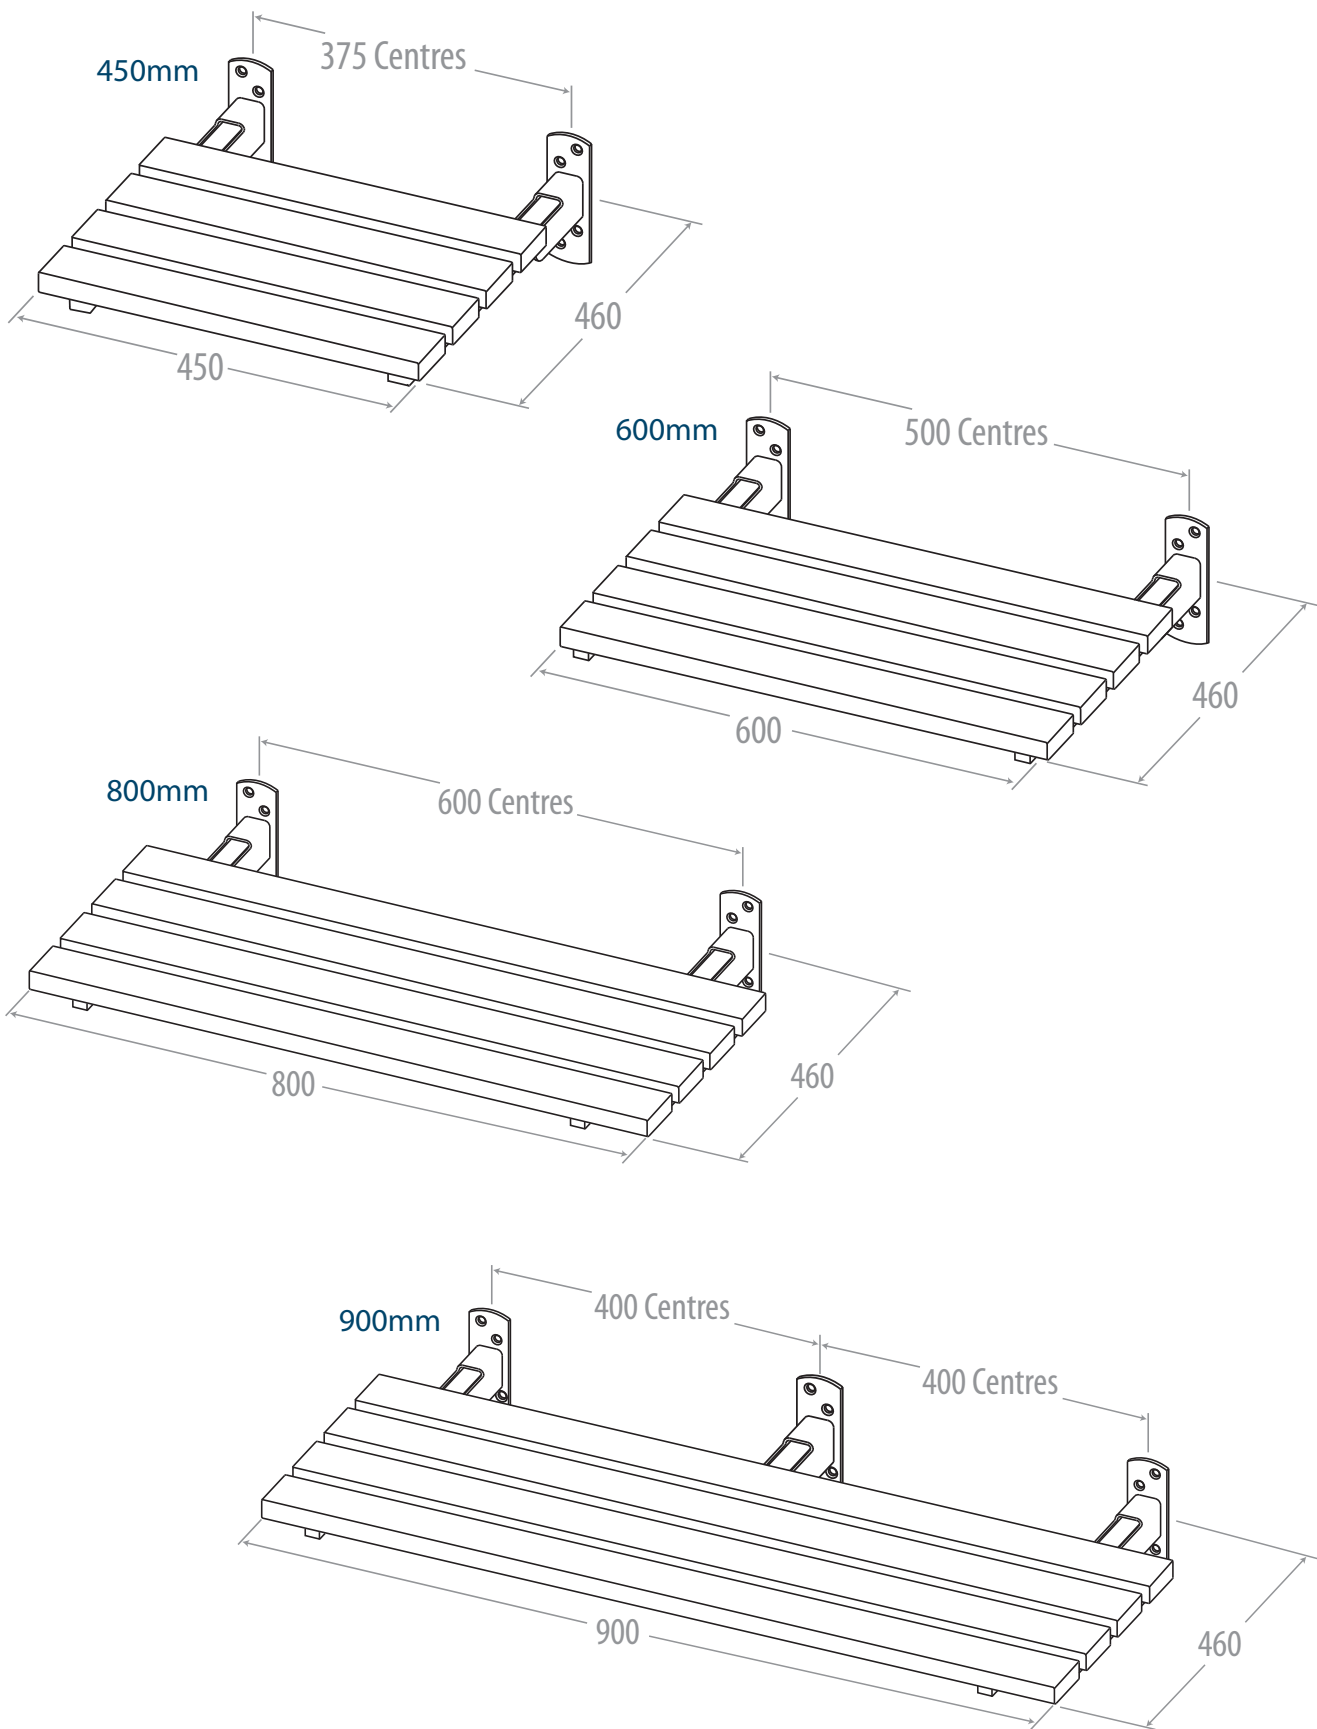

Sapphire Slatted Shower Seat Specifications*

* Configurations standard for Rimu, Slatted and Padded Sapphire Shower seats.