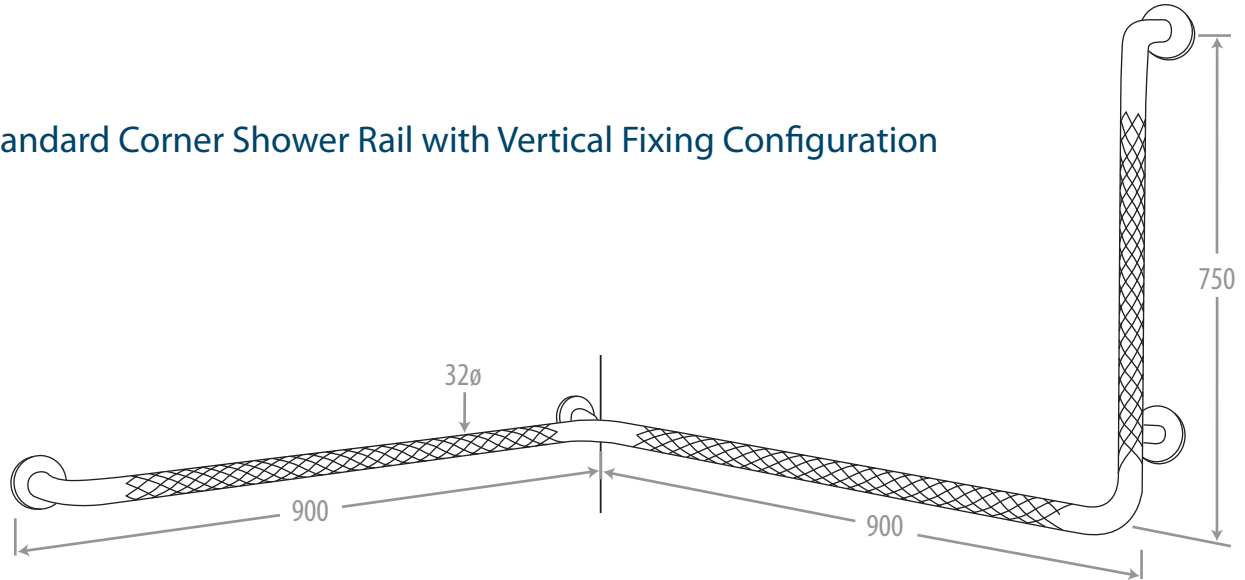

Corner Rail Fixing Configuration

Other sizes available, please enquire

Standard Corner Shower Rail with Vertical Fixing Configuration

Other sizes available, please enquire

Folding Rail Fixing Configuration

Corner Rail Fixing Configuration